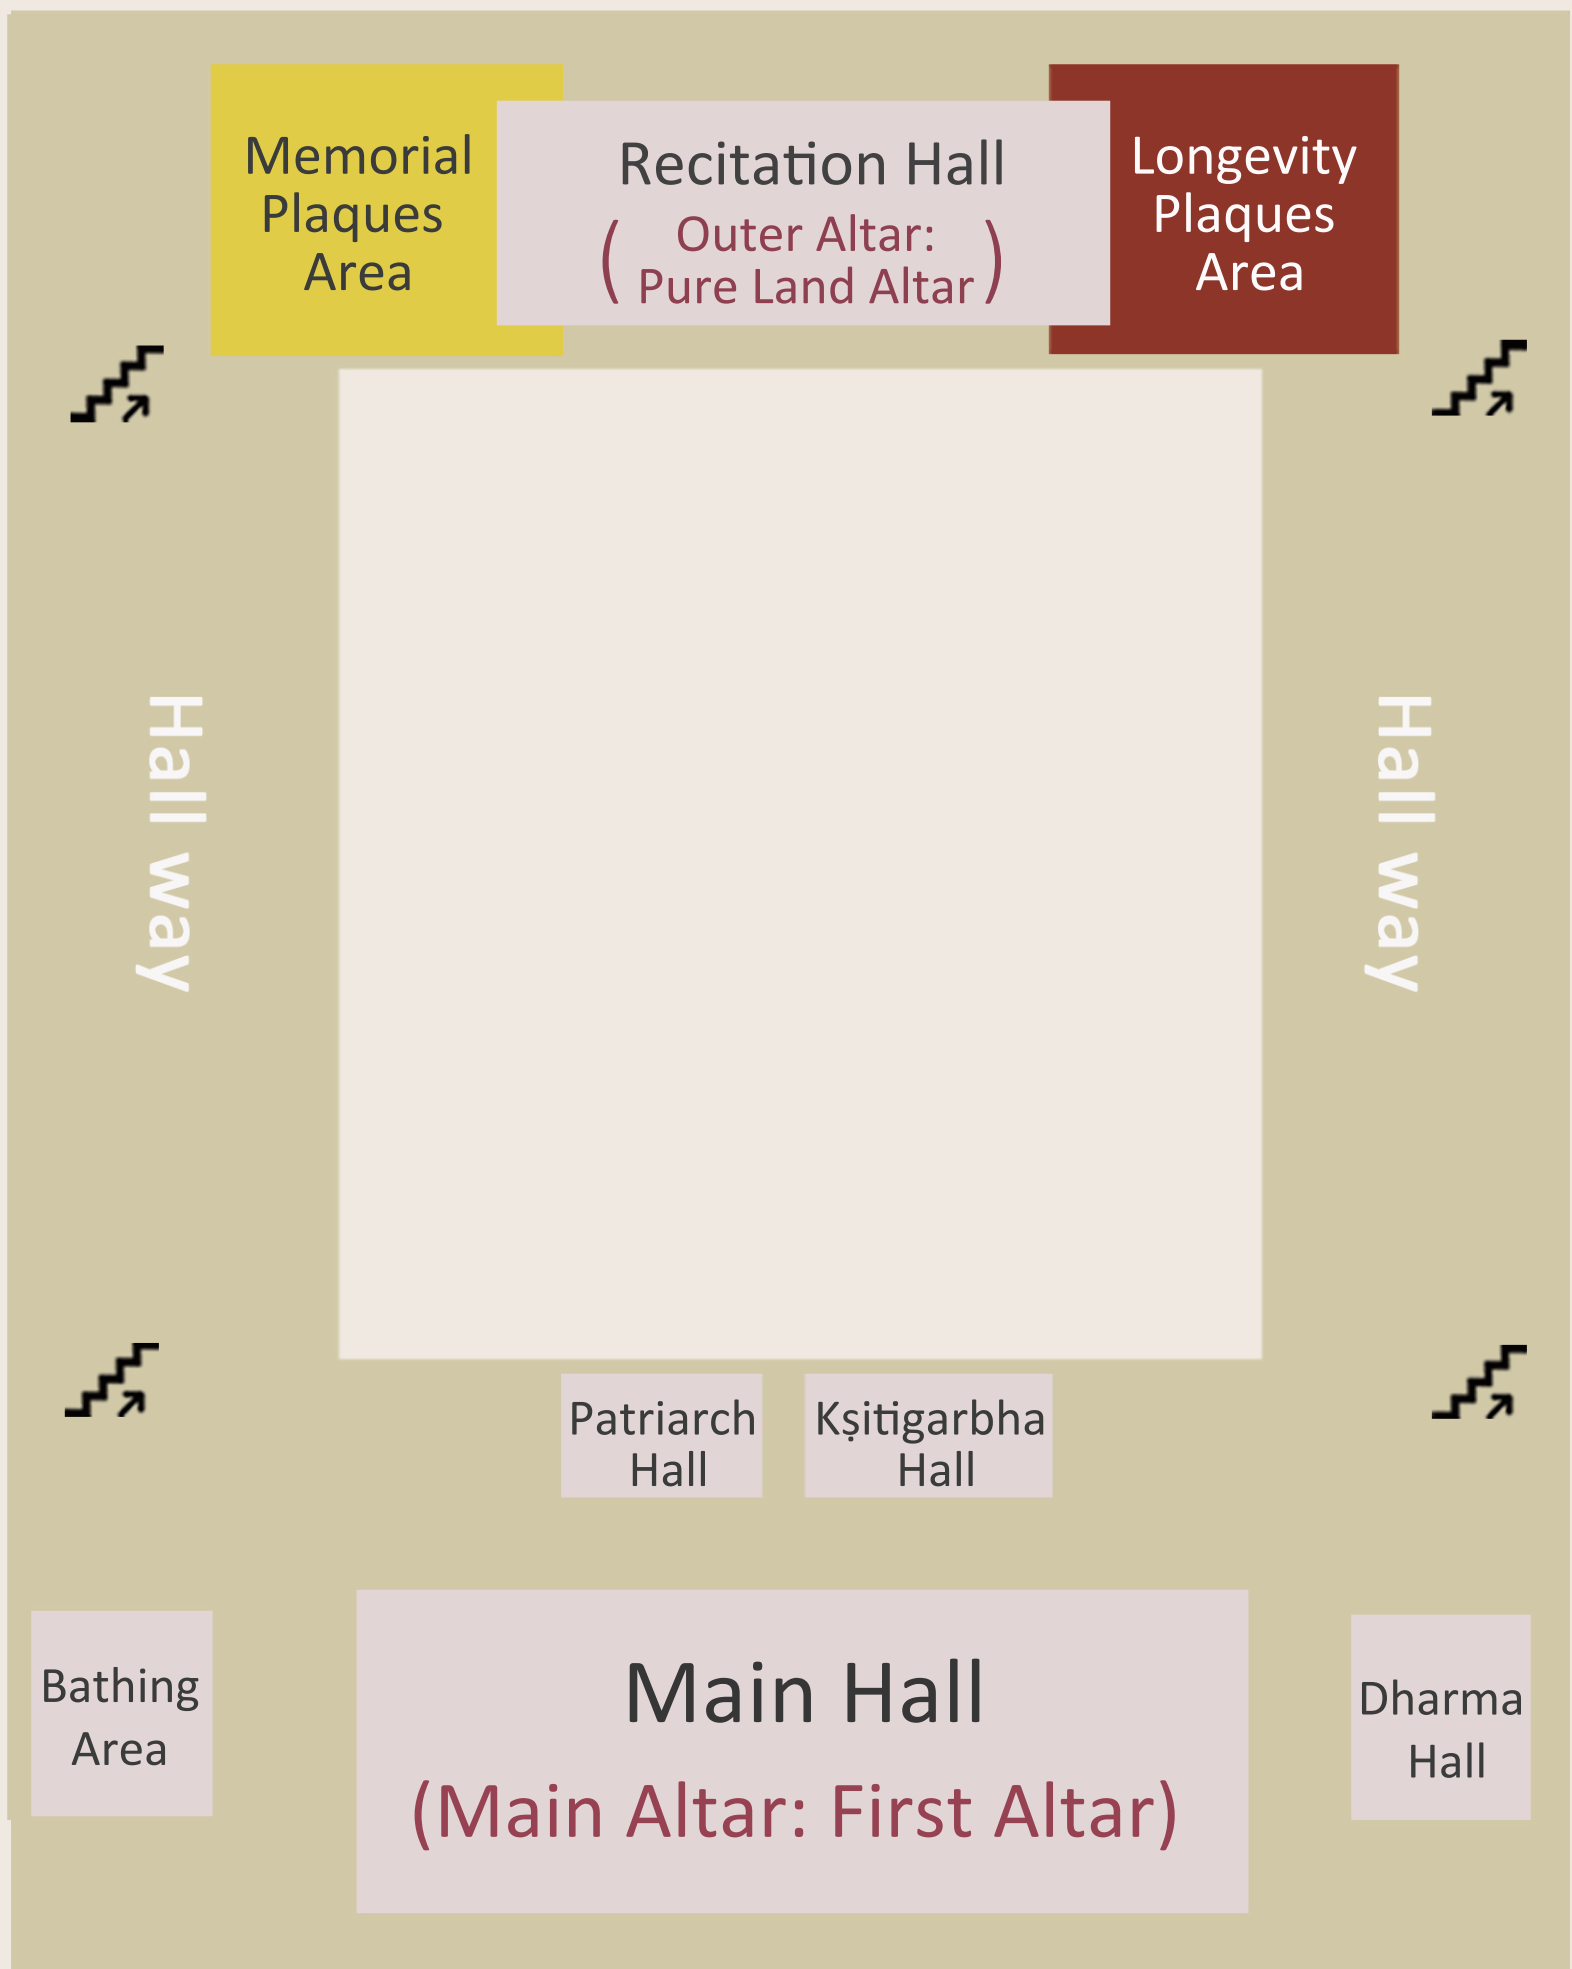

2025 水陸空大法會

WATER, LAND AND AIR
GRAND DHARMA SERVICE

2F Altar/Plaques Area

N0.5 Road

加拿大靈巖山寺
LINGYEN MOUNTAIN TEMPLE